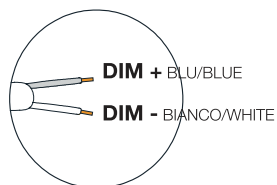

HB2-200DALI